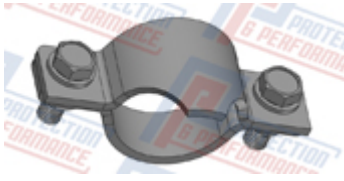

# Protection & Performance Kit Profiles

**PRMS000010R1**

50.8mm Saddle Set

**PRMS000009R1**

45mm Saddle Set

**PRMS000011R1**

38mm Saddle Set

**PRMS000001R2**