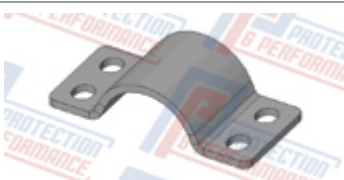

45mm Saddle Back

**PRMS000003R1**

45mm Extended Slotted Saddle Front

**PRMS000004R1**

45mm Saddle Back with M8 tag

**PRMS000007R1**

45mm Extended Saddle Front

**PRMS000008R1**