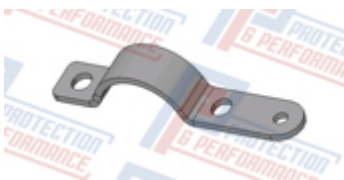

PRMS000004R1

45mm Saddle Back with M8 tag