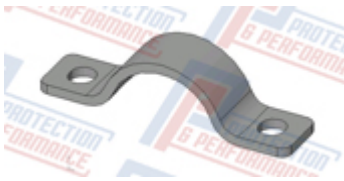

# Protection & Performance Kit Profiles

**PRMS000010R1**

50.8mm Saddle Set

**PRMS000009R1**

45mm Saddle Set

**PRMS000011R1**

38mm Saddle Set

**PRMS000001R2**