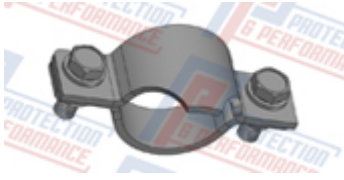

# Protection & Performance Kit Profiles

**PRMS000010R1**

50.8mm Saddle Set

**PRMS000009R1**

45mm Saddle Set

**PRMS000011R1**

38mm Saddle Set

**PRMS000001R2**